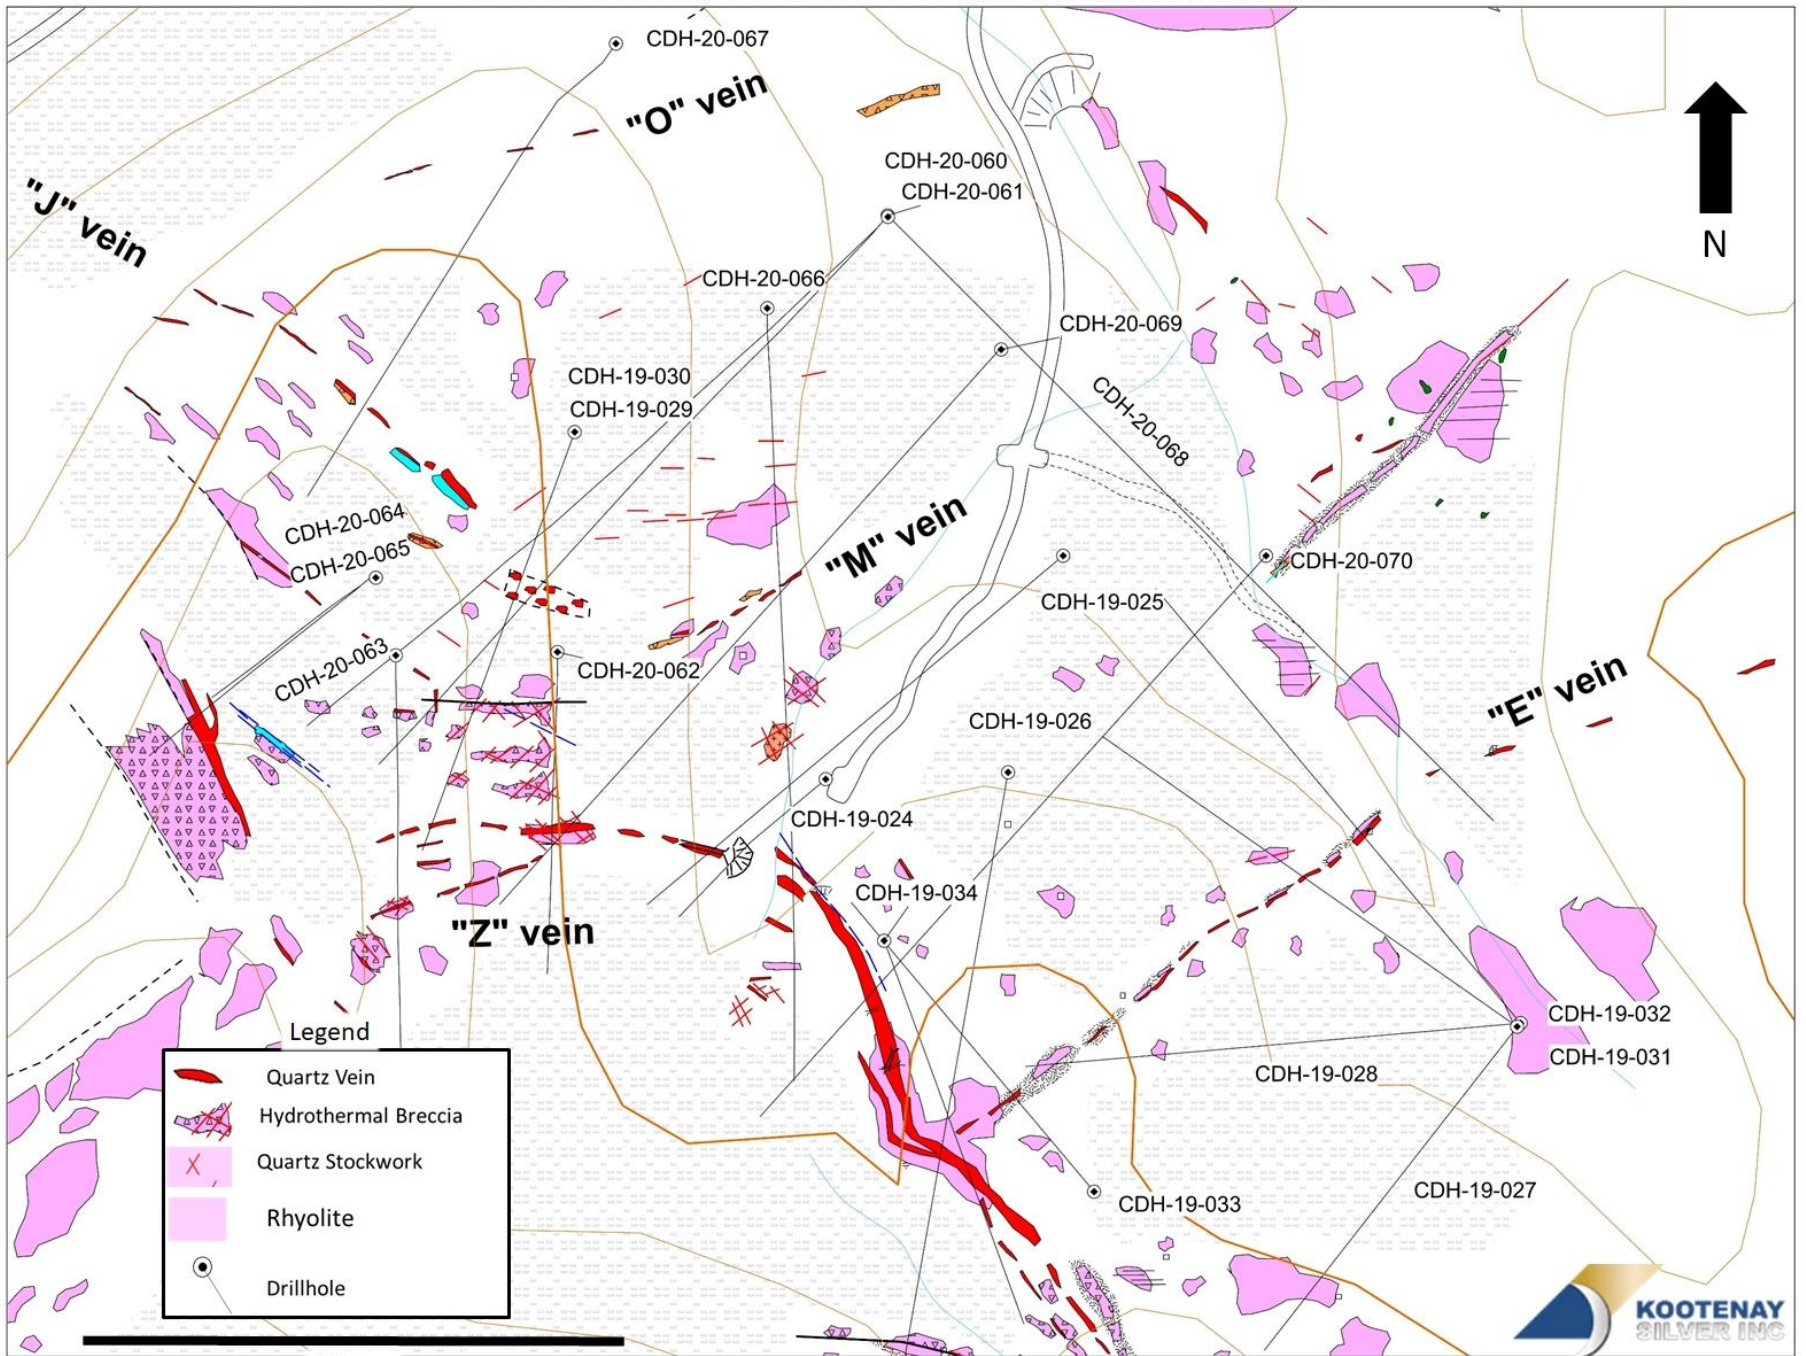

DRILL PLAN MAP AND SIMPLIFIED GEOLOGY OF J-Z ZONE

Plan View of J-Z Zone – Columba Silver Project, Chihuahua, Mexico