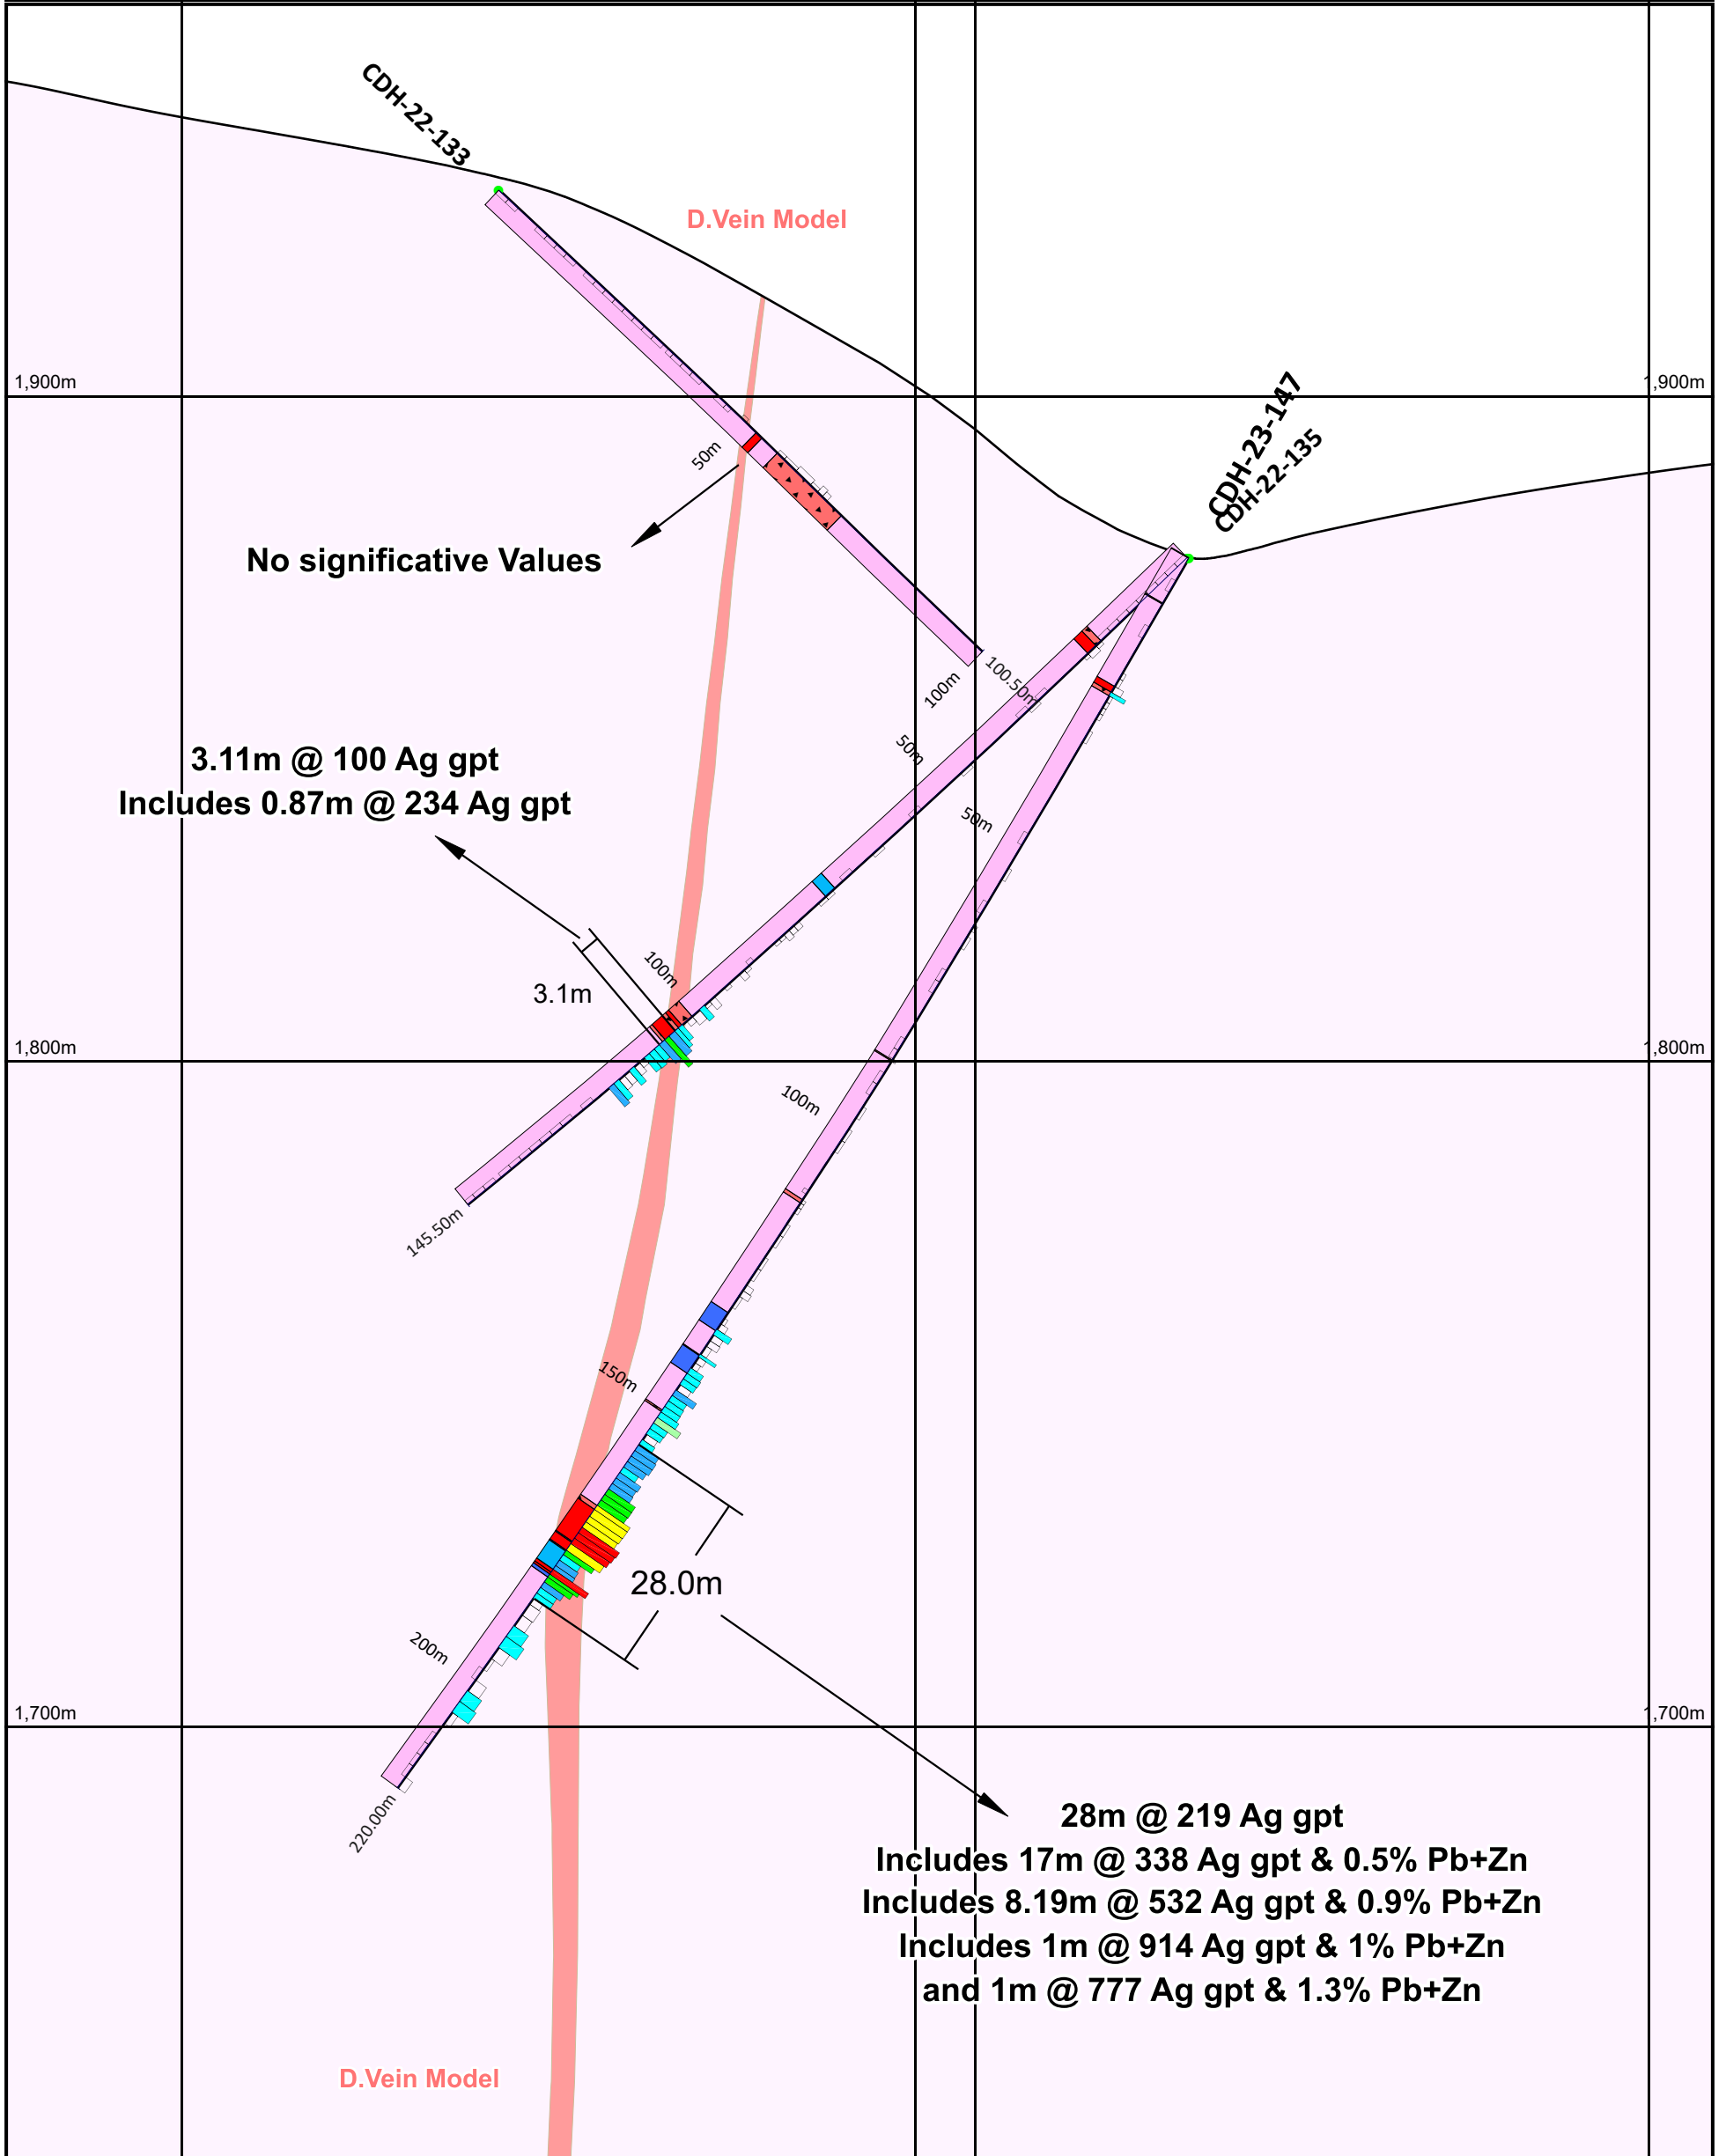

<p>Drillhole Legend</p> <ul style="list-style-type: none"> Rhy FitGouge Quartz Veining RhyF Cave VsCgl BxTec Calcite Veining Breccias 	<p>Drillhole Legend</p> <ul style="list-style-type: none"> FitGouge Calcite Veining Breccias 	<p>DH Assays Ag gpt</p> <ul style="list-style-type: none"> 10 to 30 60 to 100 500 to 2000 30 to 60 100 to 300 >= 2000 300 to 500 	<p>Scale 1 : 1000</p>	<p>Plot File: D-Vein XS CDH-23-146</p>	
---	---	--	----------------------------------	--	--

<p>Drillhole Legend</p> <ul style="list-style-type: none"> Rhy FitGouge Quartz Veining RhyF Cave VsCgl BxTec Breccias 	<p>Drillhole Legend</p> <ul style="list-style-type: none"> Calcite Veining 	<p>DH Assays Ag gpt</p> <table border="0"> <tr> <td> 10 to 30</td> <td> 60 to 100</td> <td> 500 to 2000</td> </tr> <tr> <td> 30 to 60</td> <td> 100 to 300</td> <td> >= 2000</td> </tr> <tr> <td> 300 to 500</td> <td></td> <td></td> </tr> </table>	 10 to 30	 60 to 100	 500 to 2000	 30 to 60	 100 to 300	 >= 2000	 300 to 500			<p>Scale 1 : 1000</p>	<p>Plot File: D-Vein XS CDH-23-147</p>	
 10 to 30	 60 to 100	 500 to 2000												
 30 to 60	 100 to 300	 >= 2000												
 300 to 500														