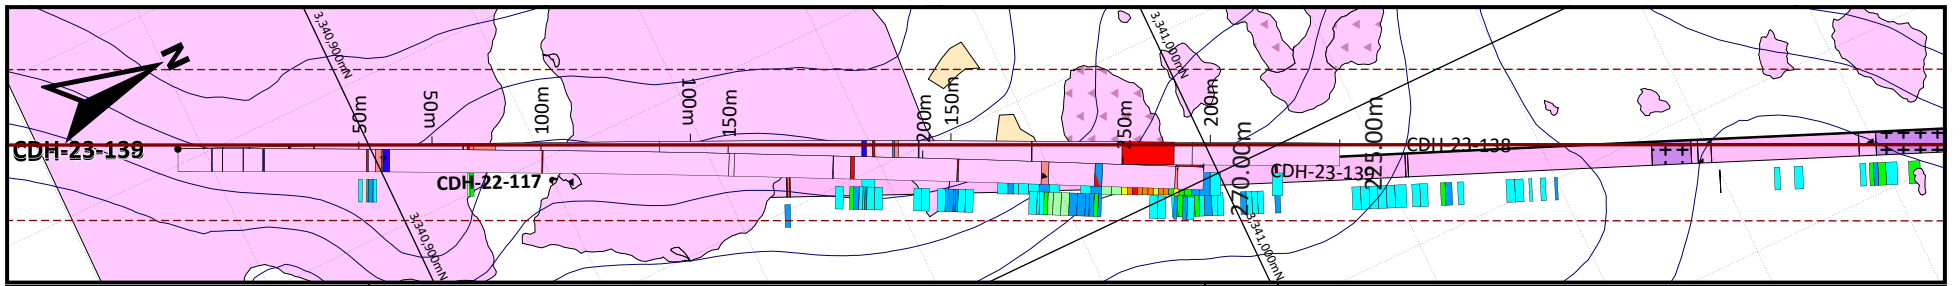

Drillhole Legend Rhy FitGouge RhyF Cave VsCgl BxTec	Drillhole Legend Quartz Veining Calcite Veining Breccias	DH Assays Ag gpt 10 to 30 60 to 100 500 to 2000 30 to 60 100 to 300 >= 2000 300 to 500	Scale 1 : 1000 	Plot File: D-Vein-XS-136-137-20231013
--	--	--	------------------------------	---

<p>Drillhole Legend</p> <ul style="list-style-type: none"> Rhy FitGouge RhyF Cave VsCgl BxTec 	<p>Drillhole Legend</p> <ul style="list-style-type: none"> Quartz Veining Calcite Veining Breccias 	<p>DH Assays Ag gpt</p> <table border="0"> <tr> <td> 10 to 30</td> <td> 60 to 100</td> <td> 500 to 2000</td> </tr> <tr> <td> 30 to 60</td> <td> 100 to 300</td> <td> >= 2000</td> </tr> <tr> <td> 300 to 500</td> <td></td> <td></td> </tr> </table>	 10 to 30	 60 to 100	 500 to 2000	 30 to 60	 100 to 300	 >= 2000	 300 to 500			<p>Scale 1 : 1000</p>	<p>Plot File: D-Vein-XS-138-20231013</p>	
 10 to 30	 60 to 100	 500 to 2000												
 30 to 60	 100 to 300	 >= 2000												
 300 to 500														