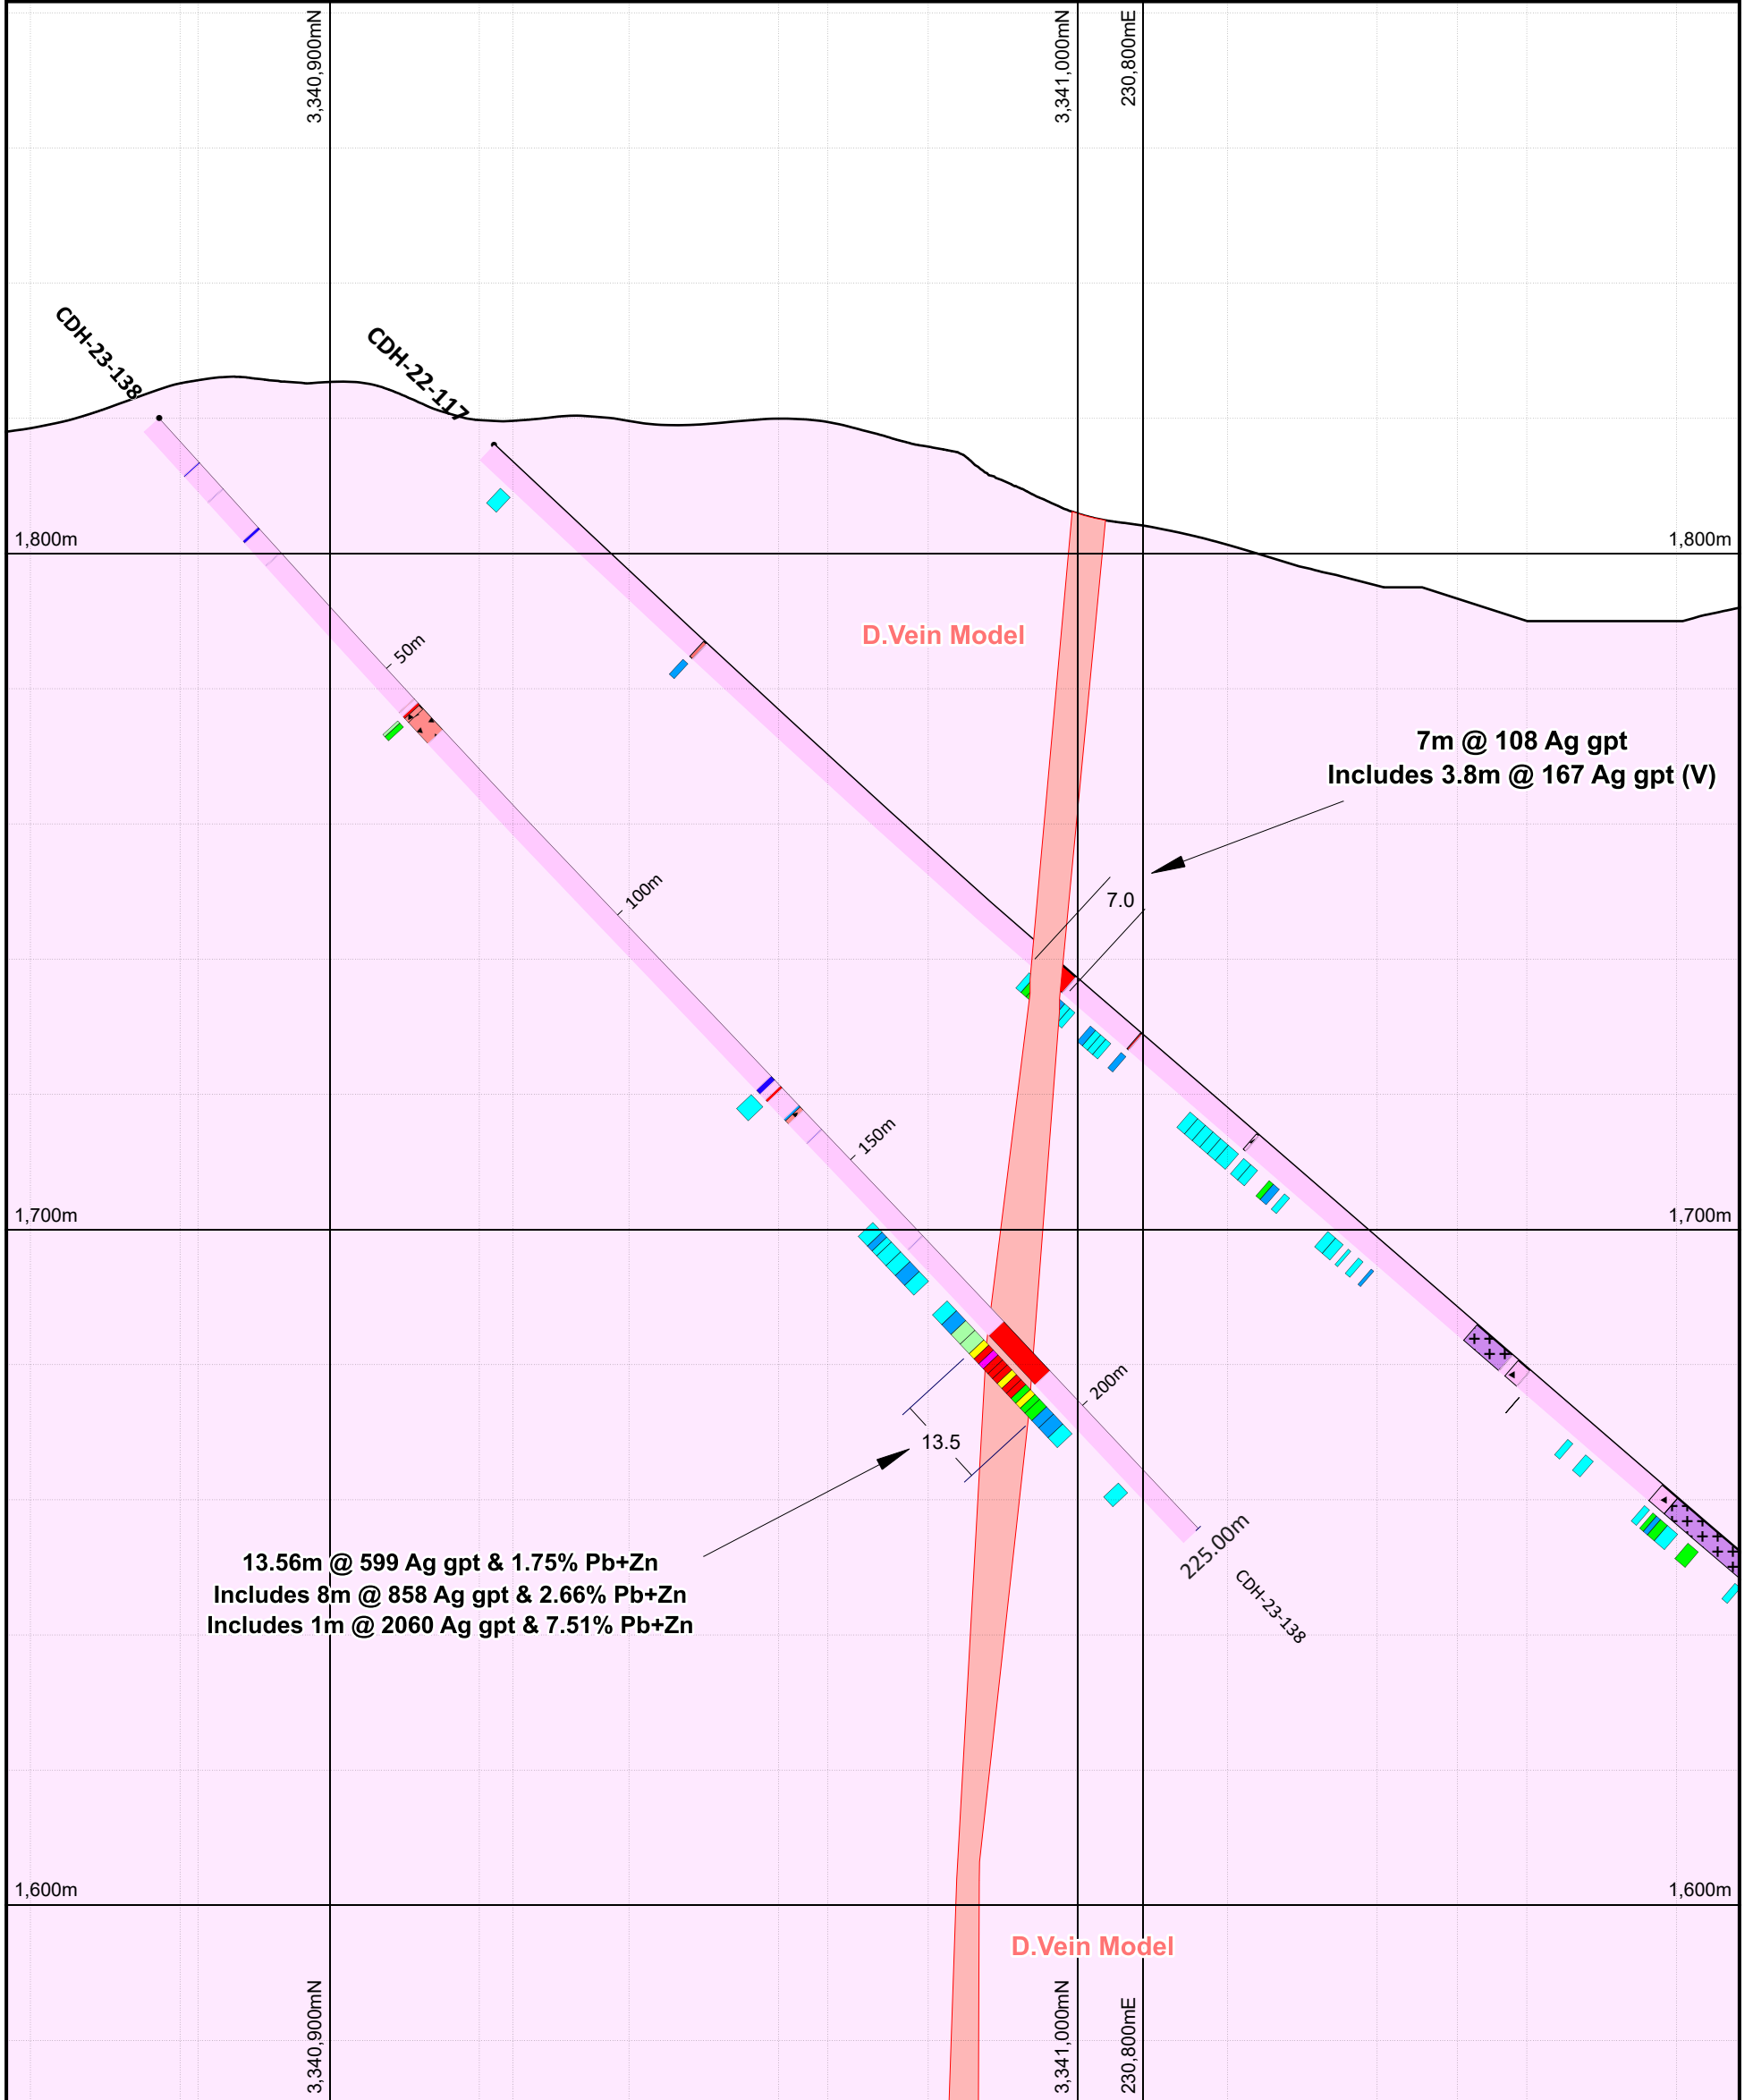

Drillhole Legend Rhy FitGouge RhyF Cave VsCgl BxTec	Drillhole Legend Quartz Veining Calcite Veining Breccias	DH Assays Ag gpt 10 to 30 60 to 100 500 to 2000 30 to 60 100 to 300 >= 2000 300 to 500	Scale 1 : 1000 	Plot File: D-Vein-XS-136-137-20231013
--	--	--	------------------------------	---

<p>Drillhole Legend</p> <ul style="list-style-type: none"> Rhy FitGouge RhyF Cave VsCgl BxTec 	<p>Drillhole Legend</p> <ul style="list-style-type: none"> Quartz Veining Calcite Veining Breccias 	<p>DH Assays Ag gpt</p> <table border="0"> <tr> <td> 10 to 30</td> <td> 60 to 100</td> <td> 500 to 2000</td> </tr> <tr> <td> 30 to 60</td> <td> 100 to 300</td> <td> >= 2000</td> </tr> <tr> <td> 300 to 500</td> <td></td> <td></td> </tr> </table>	 10 to 30	 60 to 100	 500 to 2000	 30 to 60	 100 to 300	 >= 2000	 300 to 500			<p>Scale 1 : 1000</p>	<p>Plot File: D-Vein-XS-138-20231013</p>	
 10 to 30	 60 to 100	 500 to 2000												
 30 to 60	 100 to 300	 >= 2000												
 300 to 500														