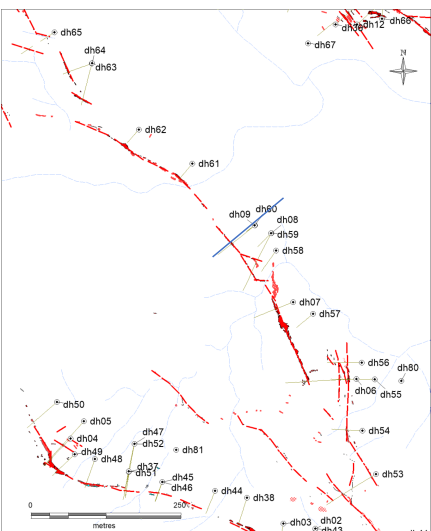

From (m)	To (m)	Interval (m)	Silver (gpt)	Gold (ppm)	%Pb+Zn
33	51	18.0	63.0	0.153	0.74
33	34	1.0	936.0	0.294	3.31
49	50	1.0	40.0	1.01	1.39

From (m)	To (m)	Interval (m)	Silver (gpt)	Gold (ppm)	%Pb+Zn
93	104	11	5.4	0.547	1.27
97	98	1	15.0	2.650	3.31
112	114	2	1.0	4.280	0.05

**Legend**

- Fault
- Quartz vein
- Carbonate vein
- Stockworks
- Andesite, porph feld
- Rhyolite
- Diorite