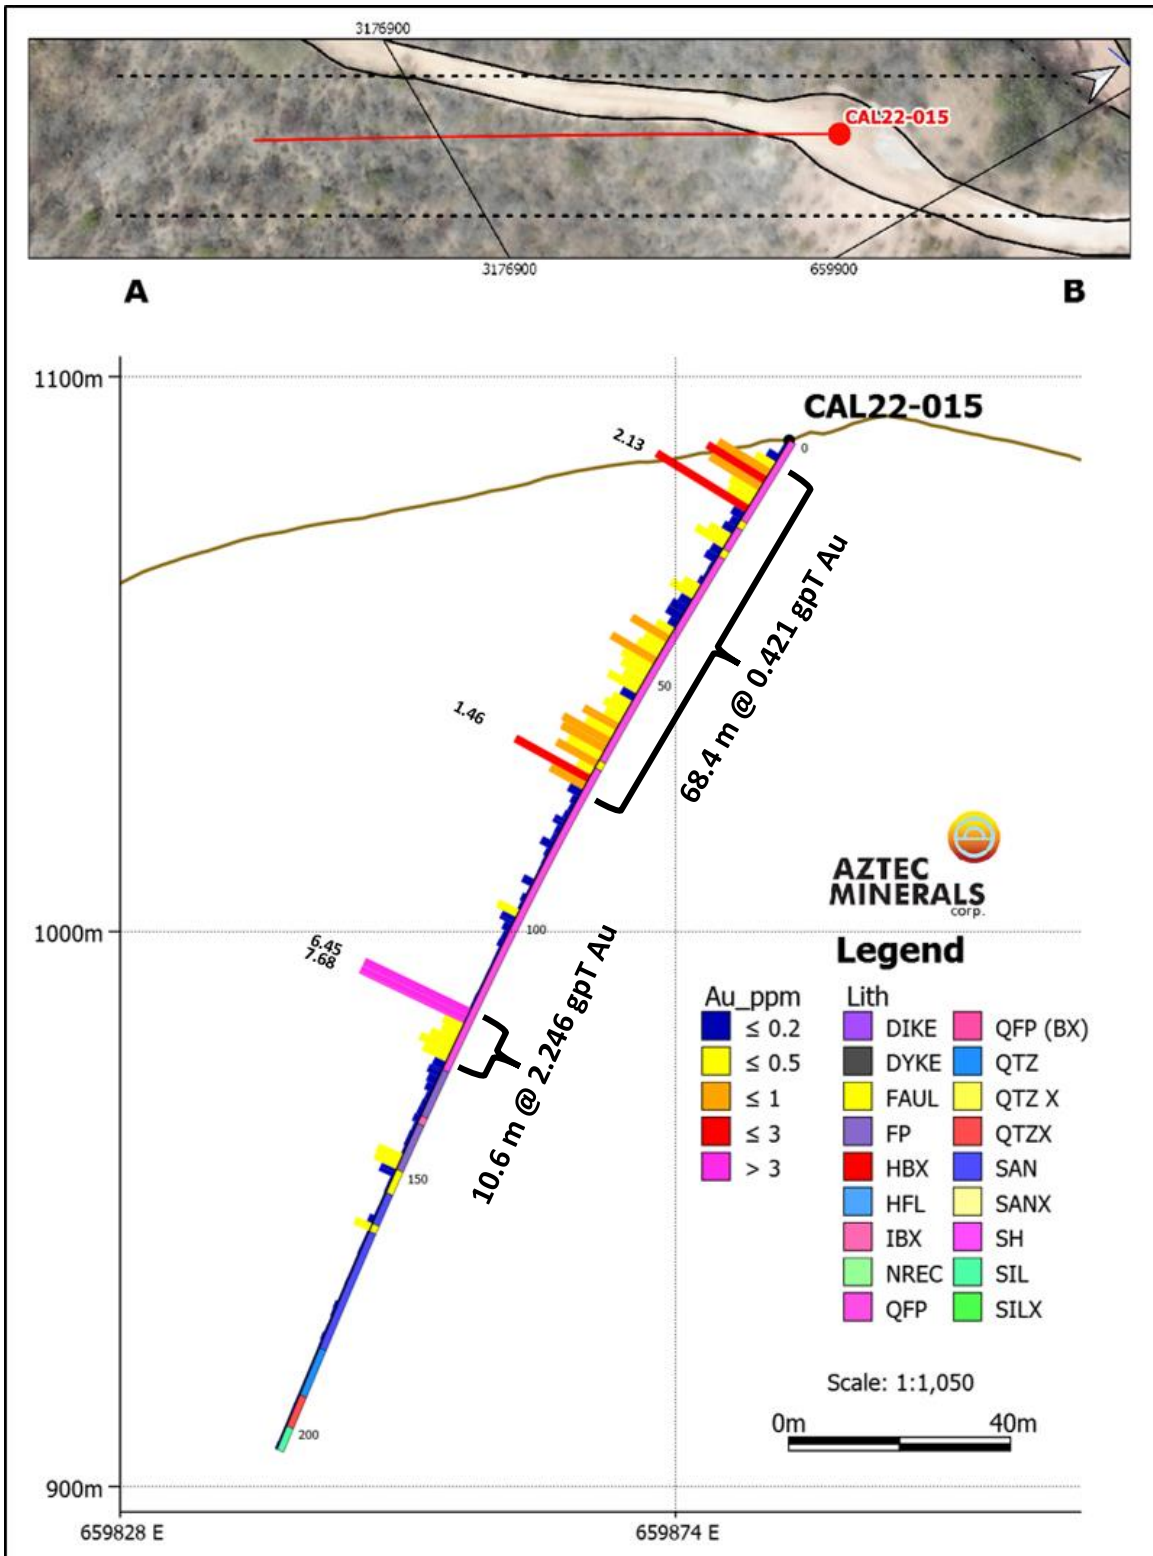

# CERVANTES PROJECT - CALIFORNIA TARGET

## Cross Section RC Drill Hole CAL22-015