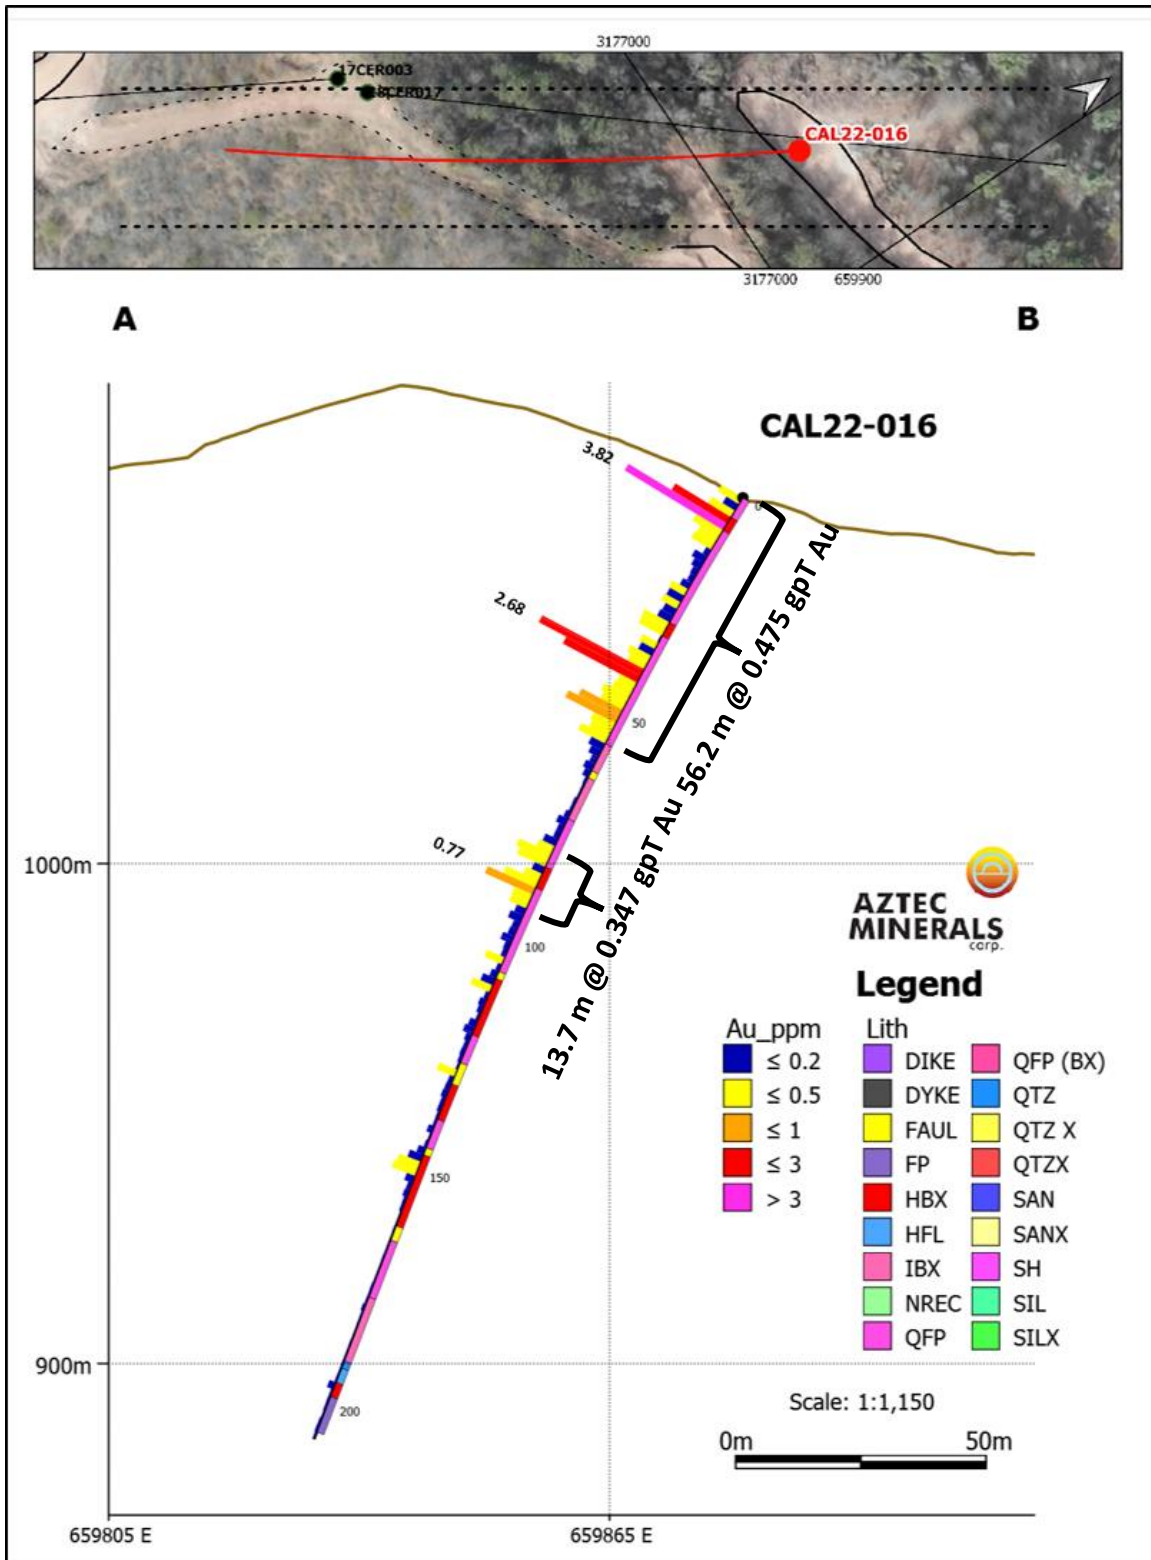

# CERVANTES PROJECT - CALIFORNIA TARGET

## Cross Section RC Drill Hole CAL22-015