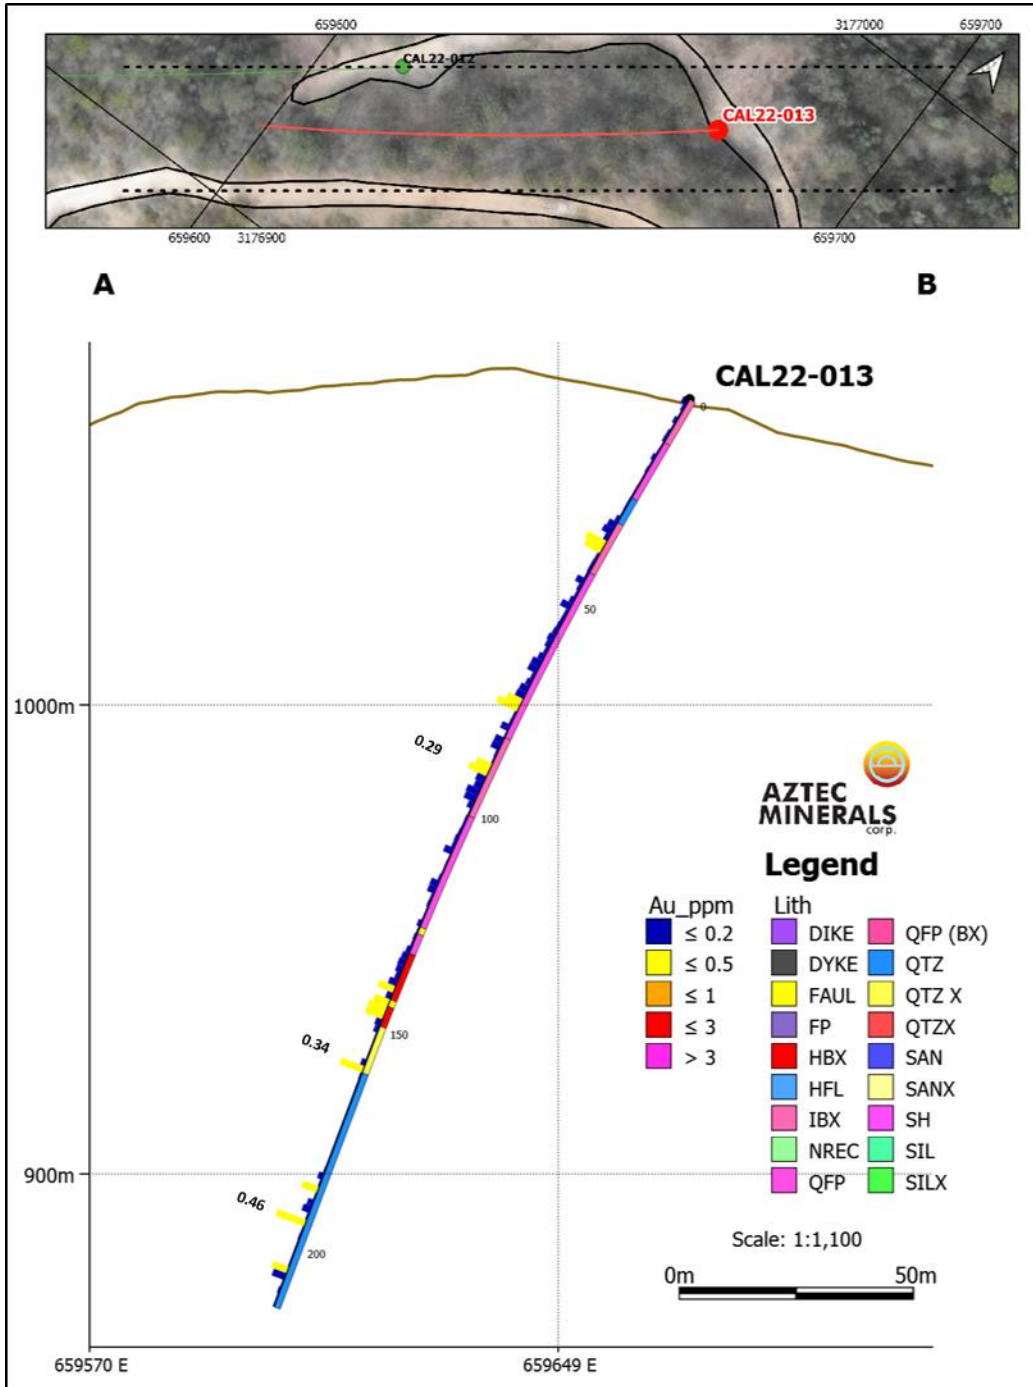

CERVANTES PROJECT - CALIFORNIA TARGET

Cross Section RC Drill Hole CAL22-011

CERVANTES PROJECT - CALIFORNIA TARGET

Cross Section RC Drill Hole CAL22-012

CERVANTES PROJECT - CALIFORNIA TARGET

Cross Section RC Drill Hole CAL22-013

CERVANTES PROJECT - CALIFORNIA TARGET

Cross Section RC Drill Hole CAL22-014