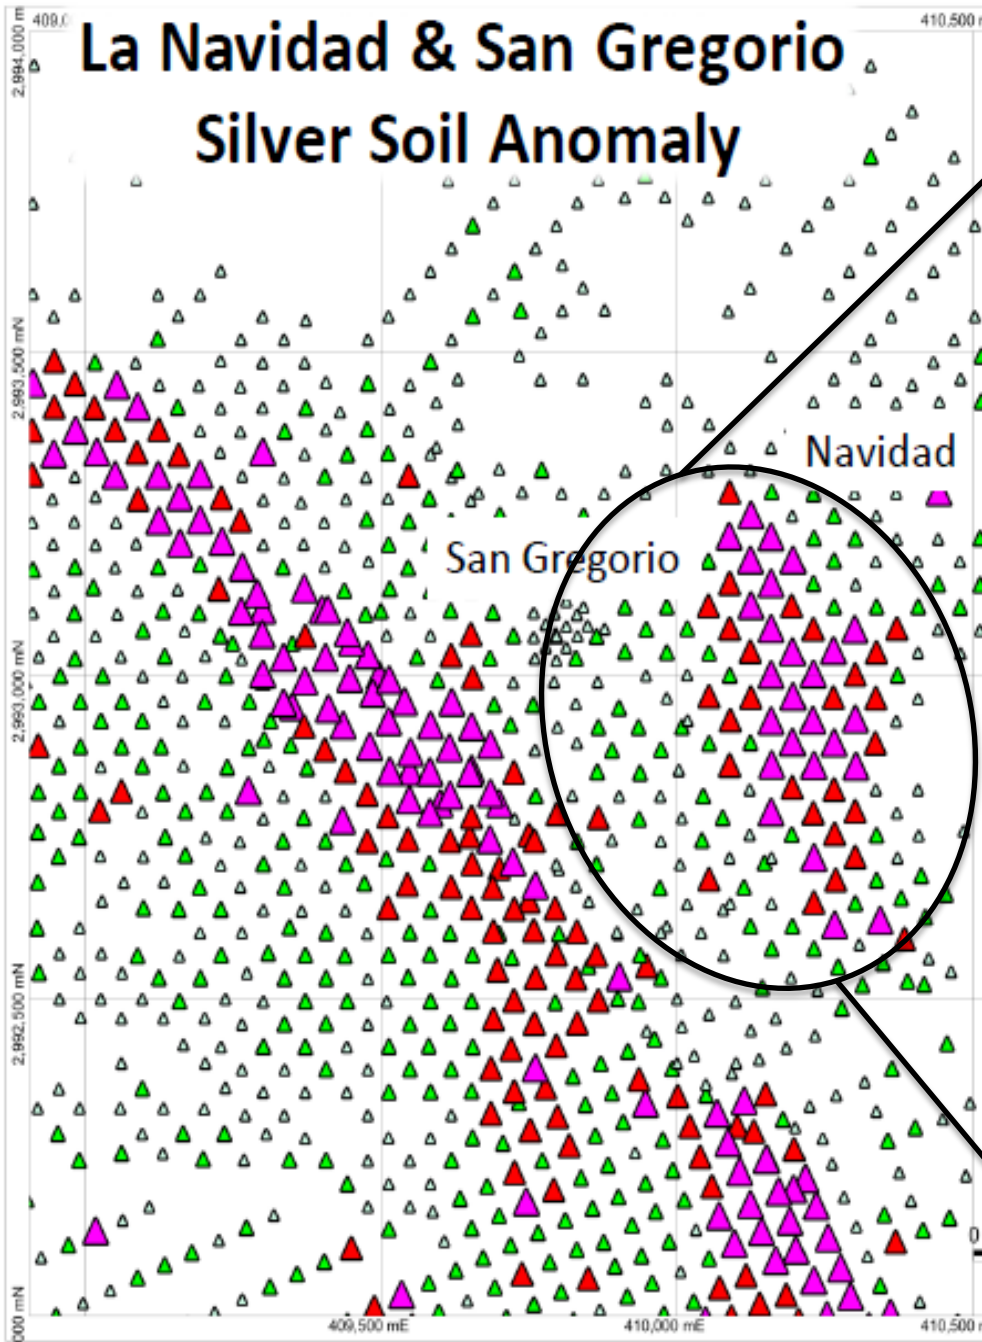

Kootenay Silver Inc. - La Cigarra Project

LA NAVIDAD-SILVER, LEAD AND GOLD SOIL ANOMALIES

**SAN GREGORIO
ZONE**

© 2016 Google

© 2016 INEGI
Image © 2016 DigitalGlobe

Google Earth

La Navidad & San Gregorio Silver Soil Anomaly

GOLD IN SOILS EAST OF LA NAVIDAD ZONE

-  45 to 293 ppb Gold
-  20 to 44 ppb Gold
-  0 to 19 ppb Gold

GOLD IN SOILS EAST OF LA NAVIDAD ZONE