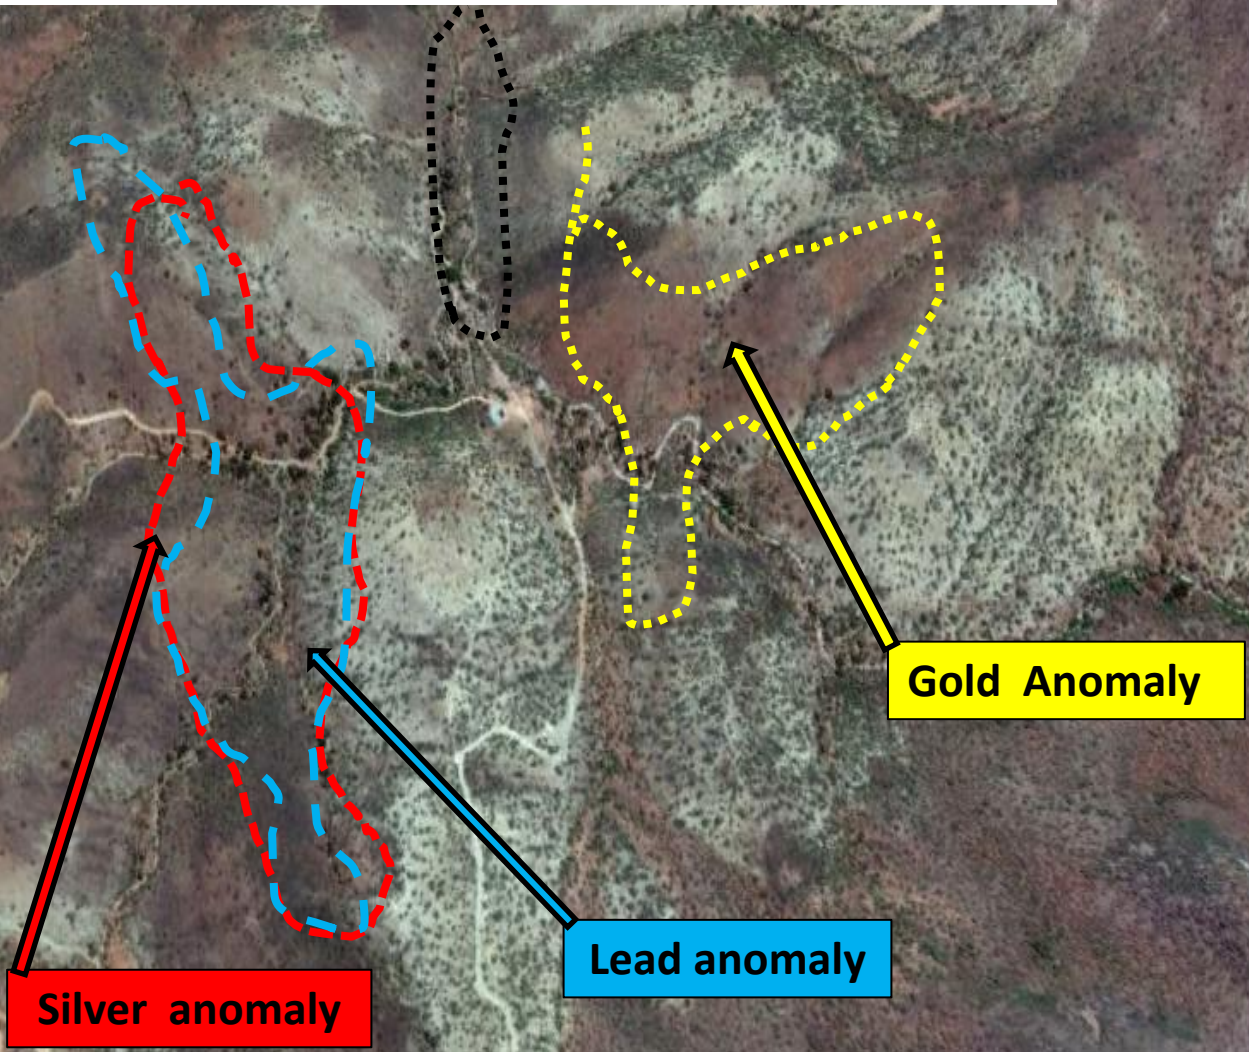

Kootenay Silver Inc. - La Cigarra Project

LA NAVIDAD-SILVER, LEAD AND GOLD SOIL ANOMALIES

**SAN GREGORIO
ZONE**

© 2016 Google

© 2016 INEGI
Image © 2016 DigitalGlobe

Google Earth

La Navidad & San Gregorio Silver Soil Anomaly

GOLD IN SOILS EAST OF LA NAVIDAD ZONE

-  45 to 293 ppb Gold
-  20 to 44 ppb Gold
-  0 to 19 ppb Gold

GOLD IN SOILS EAST OF LA NAVIDAD ZONE