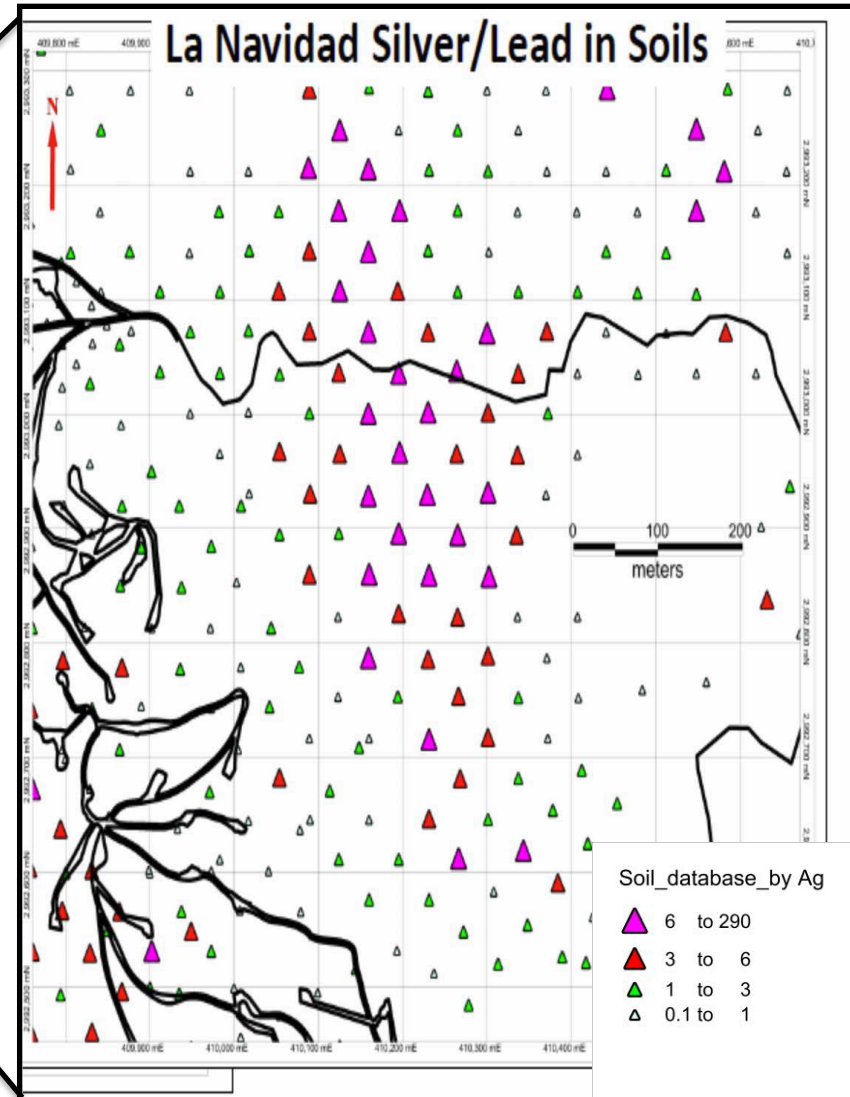

Kootenay Silver Inc. - La Cigarra Project

LA NAVIDAD-SILVER, LEAD AND GOLD SOIL ANOMALIES

**SAN GREGORIO
ZONE**

© 2016 Google

© 2016 INEGI
Image © 2016 DigitalGlobe

Google Earth

La Navidad & San Gregorio Silver Soil Anomaly

GOLD IN SOILS EAST OF LA NAVIDAD ZONE

-  45 to 293 ppb Gold
-  20 to 44 ppb Gold
-  0 to 19 ppb Gold

GOLD IN SOILS EAST OF LA NAVIDAD ZONE