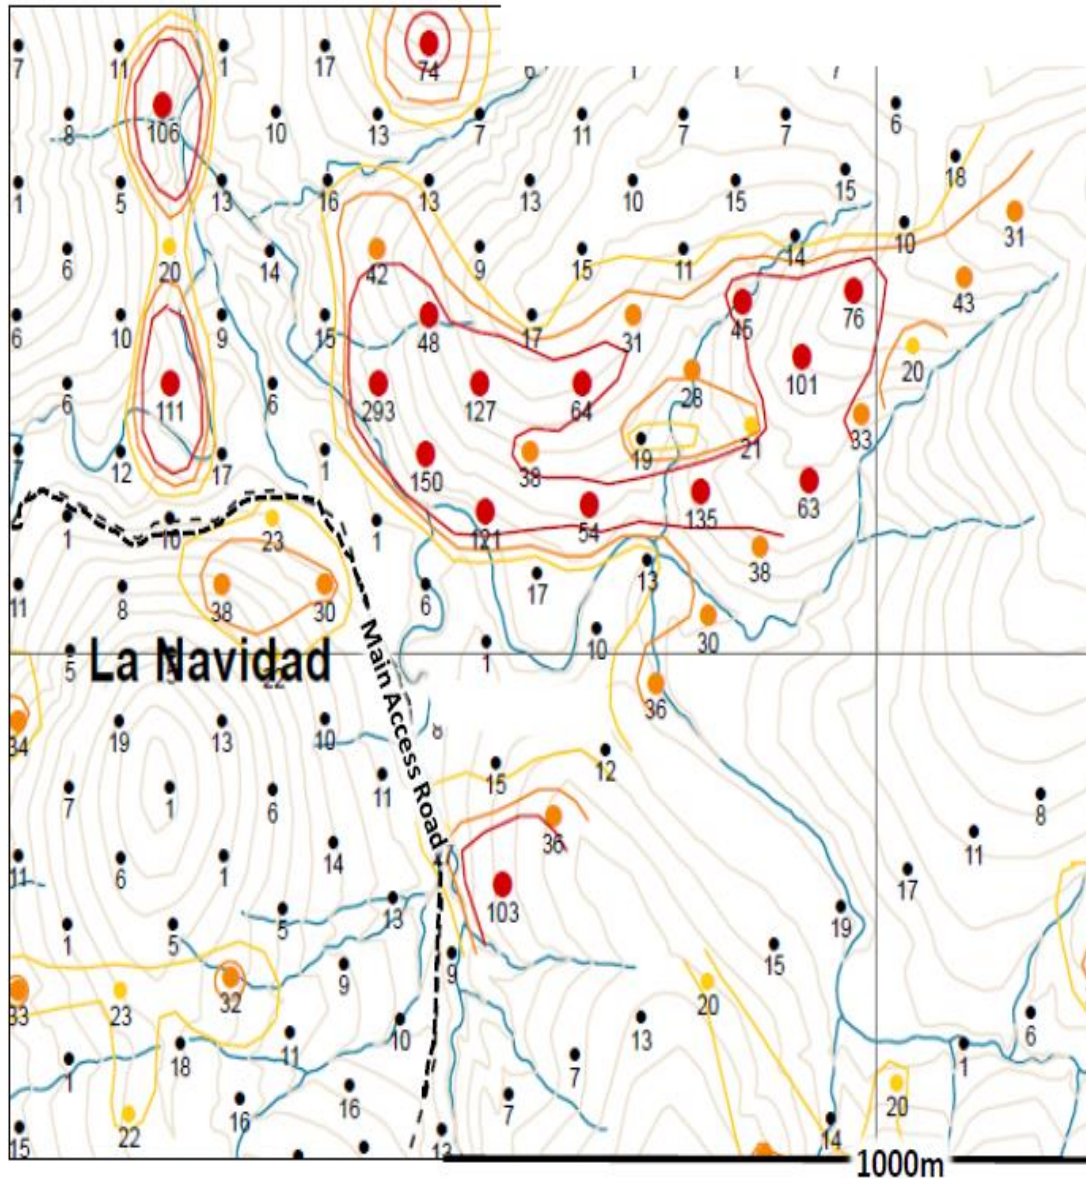

Kootenay Silver Inc. - La Cigarra Project

LA NAVIDAD-SILVER, LEAD AND GOLD SOIL ANOMALIES

**SAN GREGORIO
ZONE**

© 2016 Google

© 2016 INEGI
Image © 2016 DigitalGlobe

Google Earth

La Navidad & San Gregorio Silver Soil Anomaly

GOLD IN SOILS EAST OF LA NAVIDAD ZONE

-  45 to 293 ppb Gold
-  20 to 44 ppb Gold
-  0 to 19 ppb Gold

GOLD IN SOILS EAST OF LA NAVIDAD ZONE