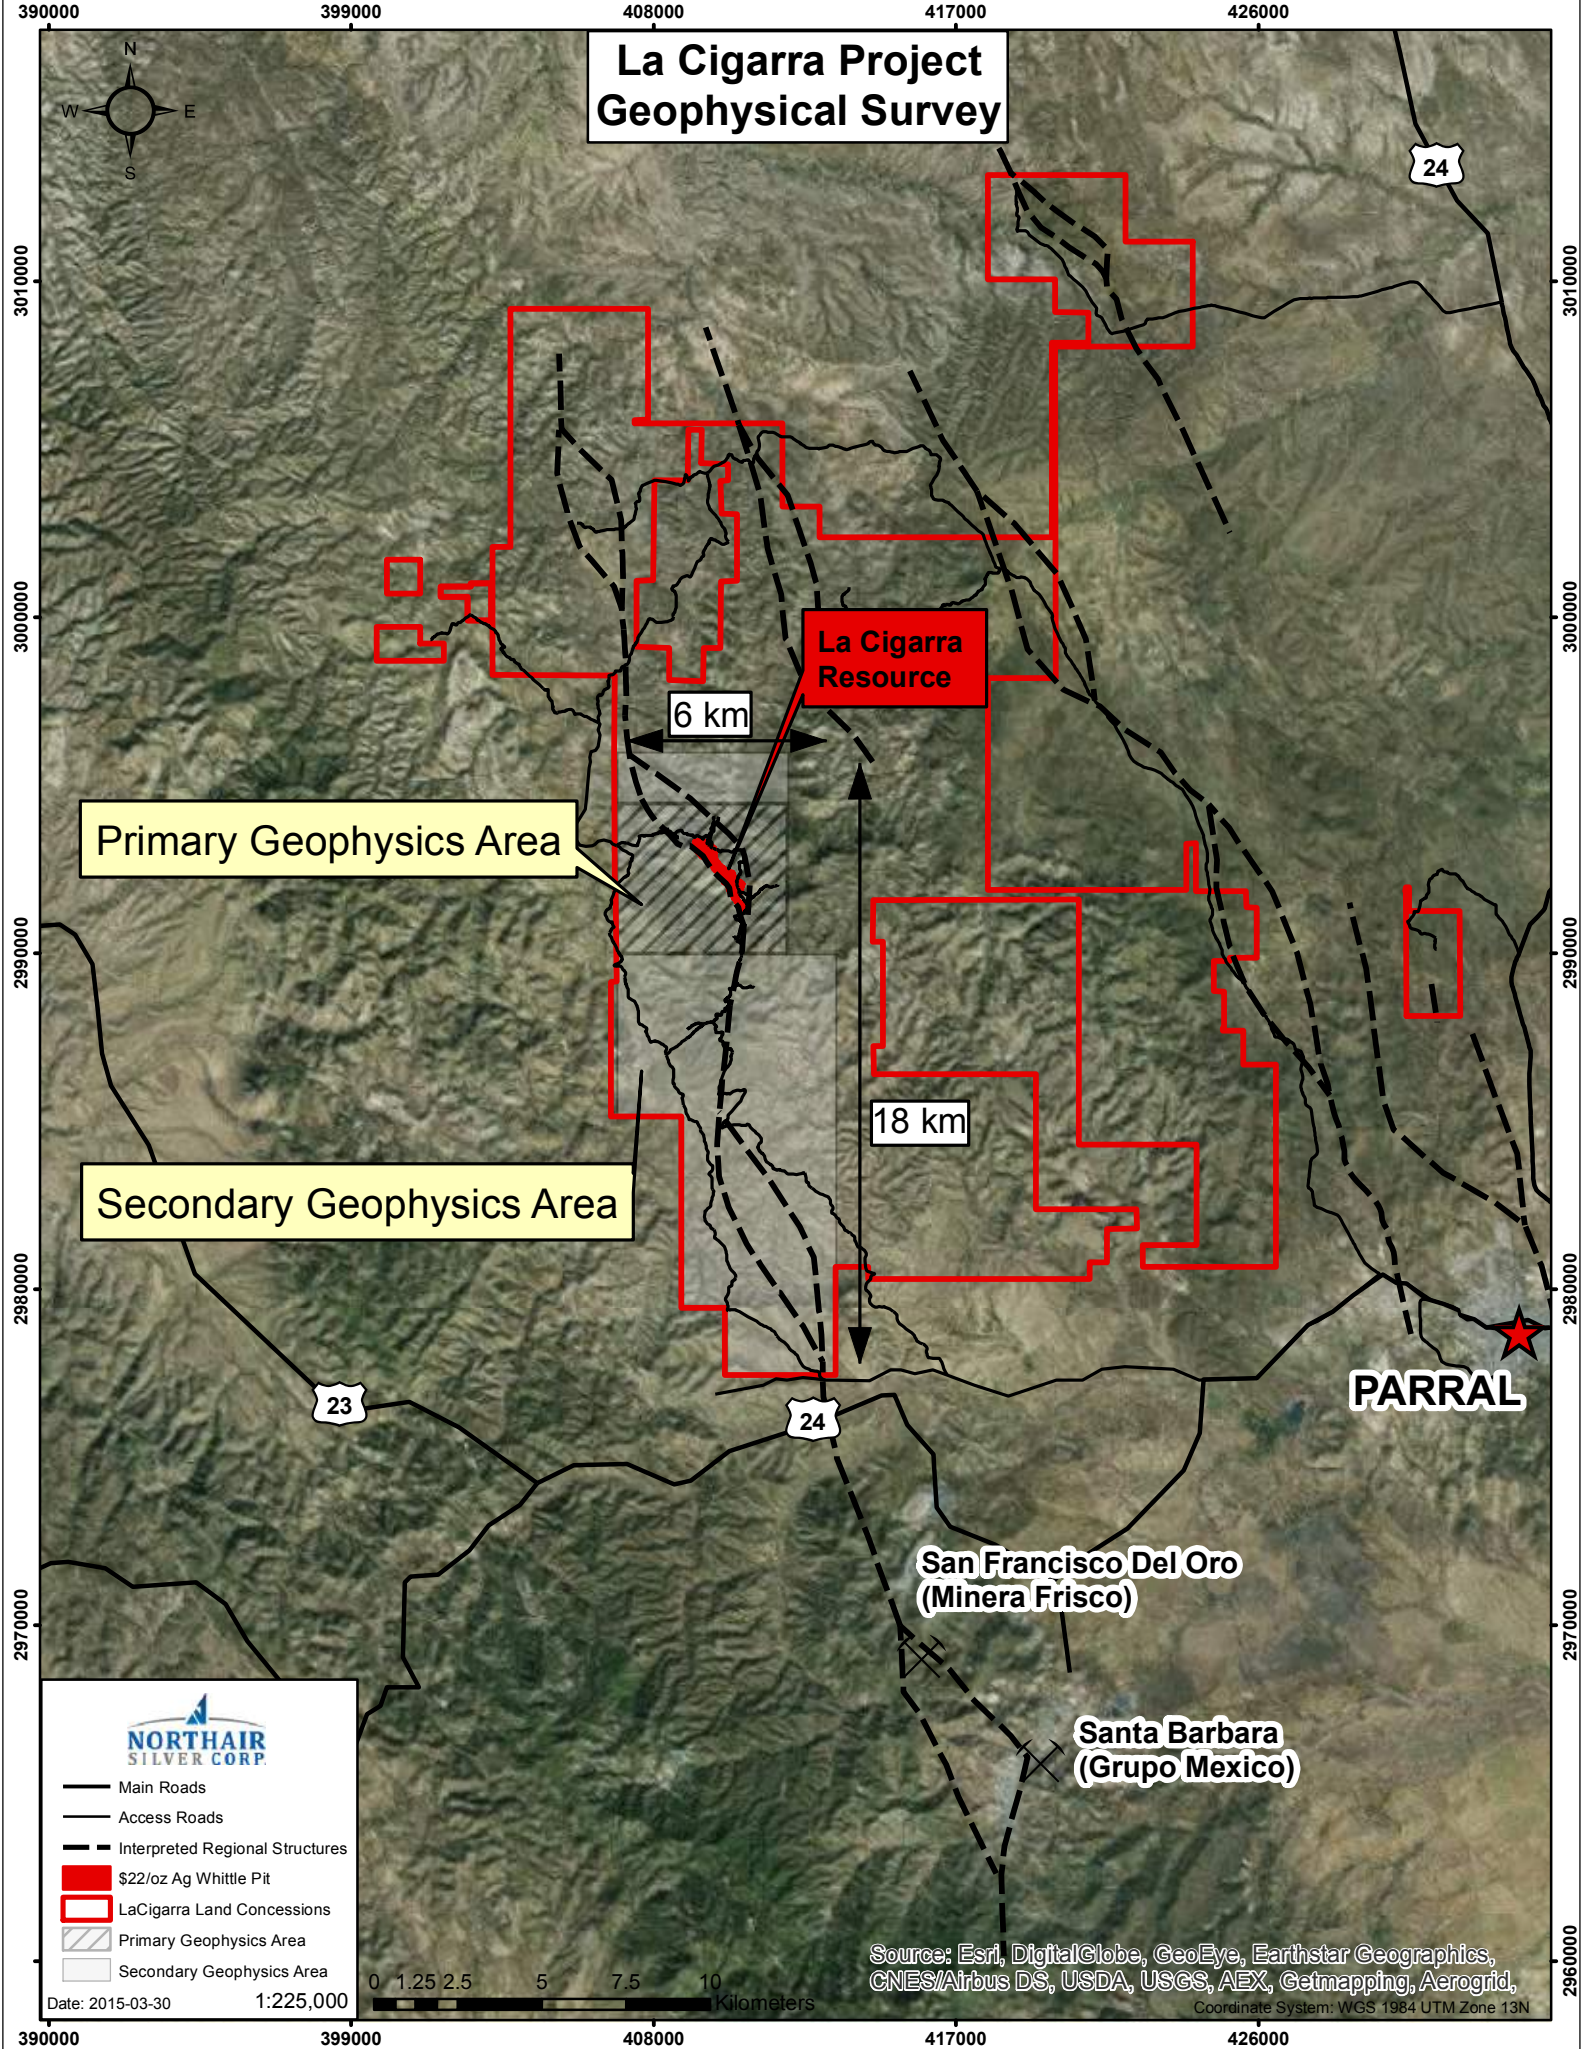

La Cigarra Project Geophysical Survey

Primary Geophysics Area

Secondary Geophysics Area

La Cigarra
Resource

6 km

18 km

PARRAL

San Francisco Del Oro
(Minera Frisco)

Santa Barbara
(Grupo Mexico)

NORTH AIR
SILVER CORP

- Main Roads
- Access Roads
- - - Interpreted Regional Structures
- \$22/oz Ag Whittle Pit
- LaCigarra Land Concessions
- ▨ Primary Geophysics Area
- Secondary Geophysics Area

Date: 2015-03-30 1:225,000

Source: Esri, DigitalGlobe, GeoEye, Earthstar Geographics, CNES/Airbus DS, USDA, USGS, AEX, Getmapping, Aerogrid, Coordinate System: WGS 1984 UTM Zone 13N